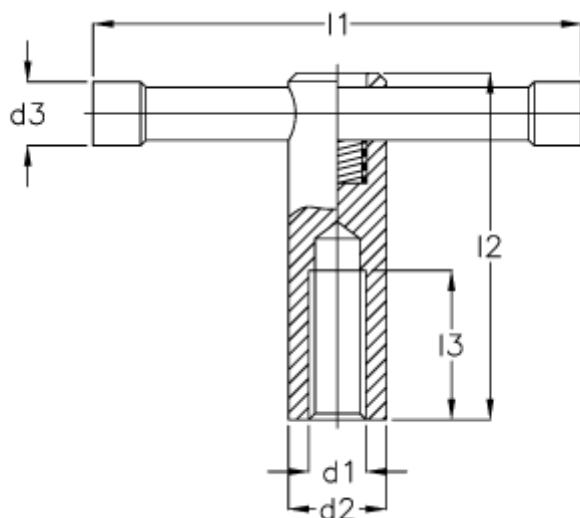

Article number: 20478515

Description: E+G  
Tommy nut DIN 6307 M 20

## Measures

---

$d1 = M 20$

$d2 = 30$

$d3 = 16$

$l1 = 140$

$l2 = 95$

$l3 = 40$